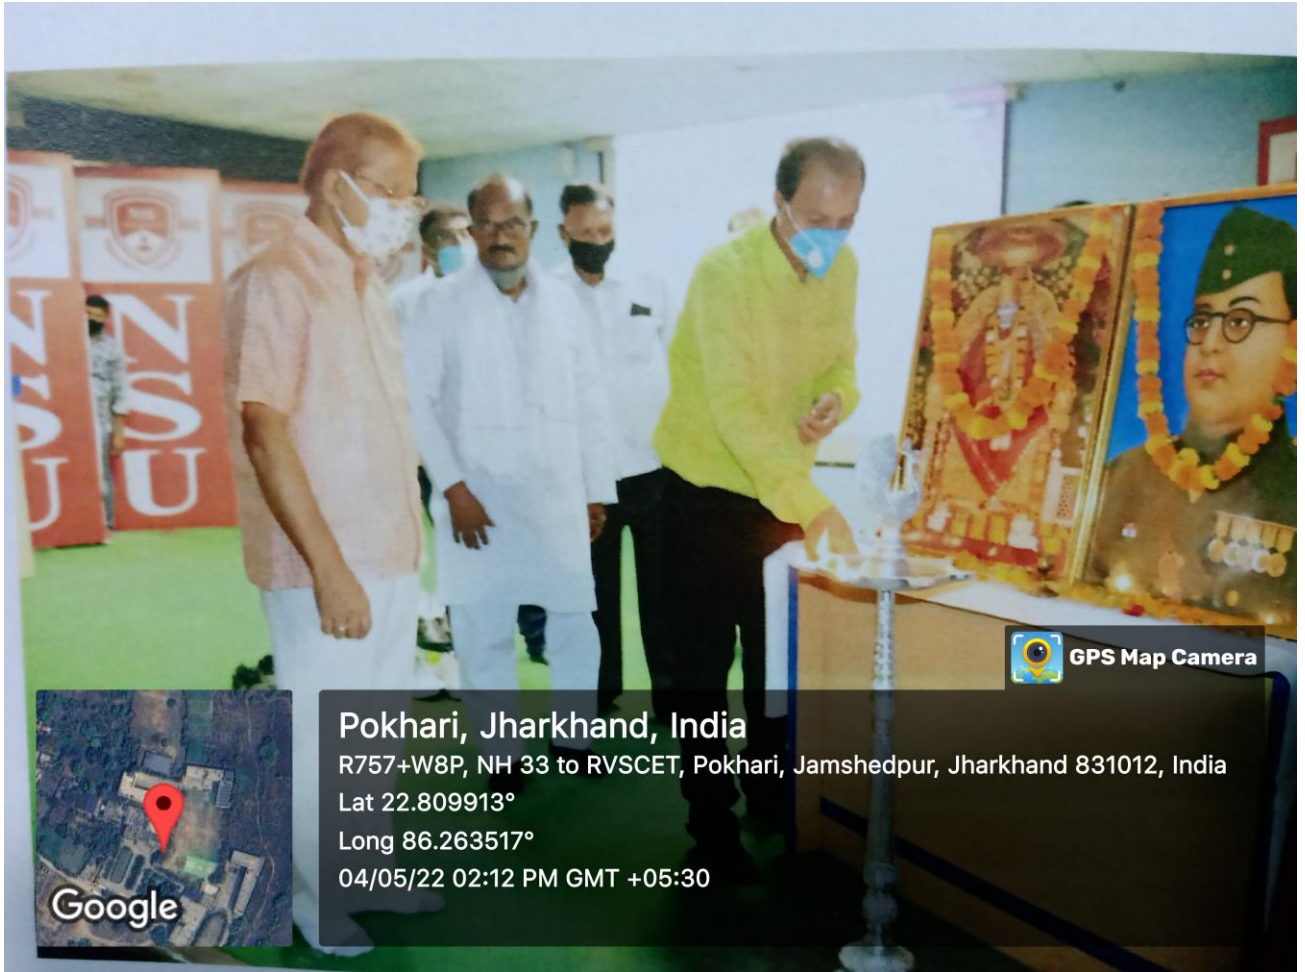

Google

Pokhari, Jharkhand, India

R757+W8P, NH 33 to RVSCET, Pokhari, Jamshedpur, Jharkhand 831012, India

Lat 22.809913°

Long 86.263517°

04/05/22 02:12 PM GMT +05:30